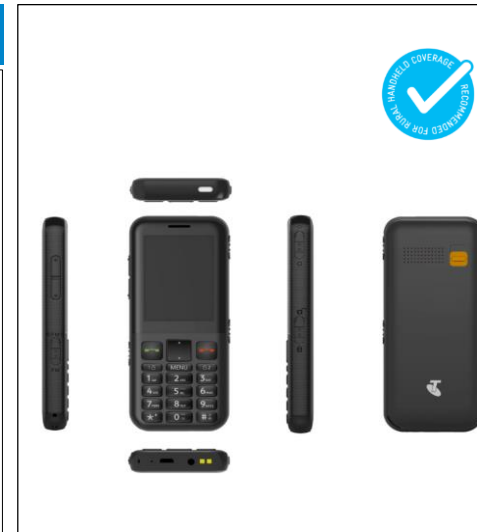

SPECIFICATIONS

| | |
|---------------------|---|
| Band Support | GSM/EDGE: 900/1800 3G: 850/2100 |
| Speed | 3G – typical download speeds of between 1.1Mbps and 5Mbps in all capital CBDs much of the associated metropolitan areas and in many other regional locations, and 550kbps to 3Mbps in the remaining metropolitan areas of all capital cities and many other regional and rural locations and 550kbps to 1.5Mbps in remaining coverage areas. |
| Dimensions | 125.8x 53.8x 13.75 |
| Display | 2.4" QVGA screen (240* pixels) |
| Weight | Approx 110 grams |
| Processor | 611MHz Single Core (MTK MT6276) |
| Memory | 128MB on board (20MB user available) |
| Camera | No |
| Battery | 1200 mAh (removable) |
| Talk Time | Up to 5 hours (3G) |
| Stdby Time | Up to 400 hours (3G) |
| Additional Features | FM Radio, GPS |

HERO FEATURES – POS & TICKET

- Large 2.4" display
- FM Radio
- Switch Key
- Large button for easy use
- T-Coil for hearing aid compatibility
- Bluetick

CUSTOMER PROPOSITION (USP'S)

- **Buttons that are Bigger** – Big buttons and large numbers size for easy dialling. You can also pre-program your two favourite contacts for easy dialling .
- **Hear the numbers** – with audible key tones, as you type the numbers on the keypad the phone will speak each number that you are dialling out aloud
- **Flick the switch** – Program your favourite voice number and up to 4 SMS numbers that allows you to SMS friends and family quickly