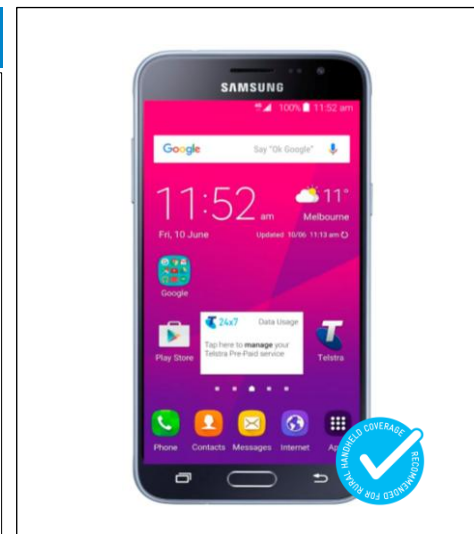

SPECIFICATIONS	
Band Support	<ul style="list-style-type: none"> <li>LTE: 700/850/900/1800/2100/2600 MHz</li> <li>UMTS: 850/900/2100 MHz</li> <li>GSM: 900/1800/1900 MHz</li> </ul>
Speed	<p>4GX - supports a typical download speed range of between 2Mbps to 75Mbps for Category 4 devices in 4GX enabled areas. Outside 4GX areas you will switch to our fastest available 4G or 3G speeds.</p> <p>4G – supports typical download speeds of between 2Mbps to 50Mbps available to 4G devices in 4G areas. Outside 4G areas, you will switch to our fastest 3G speeds.</p> <p>3G – supports typical download speeds of between 1.1Mbps to 20Mbps in all capital CBDs much of the associated metropolitan areas and in many other regional locations, and, elsewhere, supports typical download speeds from 550kbps to 8Mbps</p>
Dimensions	142.3 x 71.0 x 7.9 mm
Display	5.0" HD Super AMOLED 1280x720
Weight	138 grams
Processor	1.2 GHz Quad-Core
Memory	1.5GB RAM + 8GB + up to 128GB microSD support (4.4GB available to user)
Camera	8MP Rear camera + 5MP front camera
Battery	2600 mAh
Talk Time	Up to 7hrs (3G)
Video Playback time	Up to 14 hours
Additional Features	FM Radio

HERO FEATURES – POS & TICKET
<ul style="list-style-type: none"> <li>5" super AMOLED display to bring your content to life</li> <li>8MP rear and 5MP front camera, with quick launch mode</li> <li>Easy Mode, featuring larger icons and a simpler layout</li> <li>Smart Manager, to access battery and memory status at a glance</li> <li>Ultra Power Saving Mode to extend your battery life when you need it most</li> </ul>