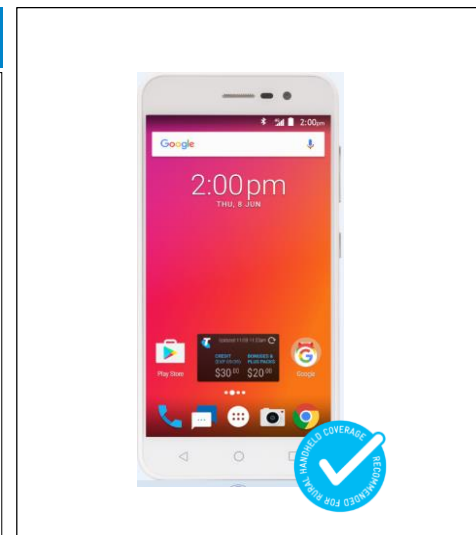

SPECIFICATIONS

Band Support	GSM/EDGE: 900/1800 MHz 3G: 850/2100 MHz 4G: B1/3/7/8/28
Speed	4GX - In 4GX areas, typical download speeds are 2Mbps to 75Mbps for 4GX Category 4 devices. Outside 4GX areas you will switch to our fastest available 4G or 3G speeds. 4G –typical download speeds of between 2Mbps and 50Mbps are available to 4G devices in 4G areas. Outside 4G areas, you will switch to our fastest available 3G speeds. 3G – typical download speeds of between 1.1Mbps and 20Mbps in all capital CBDs much of the associated metropolitan areas and in many other regional locations, and 550kbps to 8Mbps in the remaining metropolitan areas of all capital cities and many other regional and rural locations and 550kbps to 3Mbps in remaining coverage areas.
Dimensions	144*71*8.4mm
Display	5" IPS HD 720x1280 pixels, 294 ppi
Weight	130 grams
Processor	1.25 GHz Quad Core, MTK 6737
Memory	8GB on board (3GB user available), expandable up to 128GB (via microSD card, sold separately), 1GB RAM
Camera	8MP AF(rear) / 2MP (front)
Battery	2400mAh Removable
Talk Time	Up to 10 hours (3G) Up to 8 hours (4G)
Stdby Time	Up to 430 hours (3G) Up to 410 hours (4G)
Additional Features	BT4.1, GPS, Wi-Fi

HERO FEATURES – POS & TICKET

- 5" IPS HD screen for vibrant viewing
- Premium-feel slim body design
- 1.25 GHz Quad-Core Processor for easy multi-tasking
- 8MP Auto Focus main camera with LED Flash
- 8GB internal memory

CUSTOMER PROPOSITION (USP'S)

- **Affordable Style:** Style doesn't have to be unaffordable. The Telstra 4GX Enhanced offers customers a stylish smartphone with a slim design
- **See More:** The Telstra 4GX Enhanced features a large 5" IPS HD screen ideal for web browsing
- **Affordable Quality:** The Telstra 4GX Enhanced features an 8MP rear camera to snap special moments, 8GB on-board memory and a snappy 1.25GHz quad-core processor
- **Better Coverage:** The Telstra 4GX Enhanced carries Telstra's Blue Tick rating for superior voice coverage in rural and regional areas