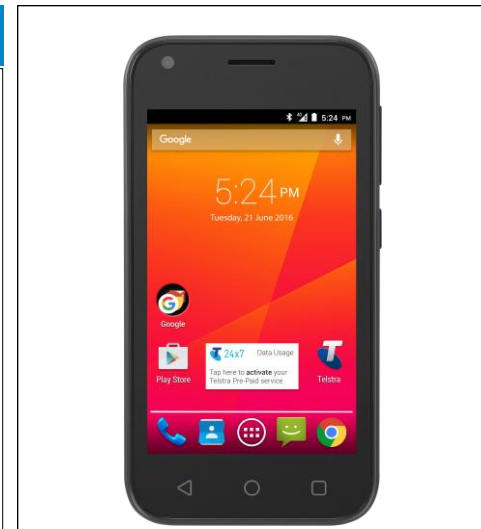

Band Support	GSM/EDGE: 900/1800 3G: 850/2100 4G: 700/1800/2100/2600 4GX: Cat 9
Speed	4GX - In 4GX areas, typical download speeds are 2Mbps to 75Mbps for 4GX Category 4 devices, and 2Mbps to 100Mbps for 4GX Category 6 devices. Outside 4GX areas you will switch to our fastest available 4G or 3G speeds. 4G - Typical download speeds of between 2Mbps and 50Mbps are available to 4G devices in 4G areas. Outside 4G areas, you will switch to our fastest available 3G speeds. 3G - typical download speeds of between 1.1Mbps and 20Mbps in all capital CBDs much of the associated metropolitan areas and in many other regional locations, and, elsewhere, supports typical download speeds from 550kbps to 8Mbps
Dimensions	125 x 64.6 x 10.8mm
Display	4.0" WVGA screen (480 x 800pixels) 233ppi
Weight	Approx 127g
Processor	1.0GHz Quad Core (MTK 6735M)
Memory	Internal - 8GB Expandable - 32GB (via microSD™ card, sold separately)
Camera	5MP FF(rear) / 2MP FF(front)
Battery	1600 mAh Removable
Talk Time	Up to 7.5 hours (3G) Up to 5.5 hours (4G)
Stdby Time	Up to 290 hours (3G) Up to 270 hours (4G)
Additional Features	FM Radio, BT4.0, GPS

HERO FEATURES – POS & TICKET

- 4 inch WVGA 480x800 pixels 233 ppi Screen
- 5MP main camera + 2MP selfie camera
- 1.0 GHz Quad Core Processor
- 1GB RAM + 8GB ROM
- 4GX support

CUSTOMER PROPOSITION (USP'S)

- **Enjoy multimedia on the go** - Capture some of your favourite moments with a 5 mega-pixel camera. Listen to your music with an integrated MP3 player and watch movies on the 4" WVGA Screen.
- With **Telstra 4GX**, users can take advantage of Telstra's latest network with excellent LTE network coverage and fast download speed.
- **Powered by Android™ with access to Google Play Store**, with 8GB internal memory and supporting 32GB expandable memory, the A112 gives you plenty of room to play.