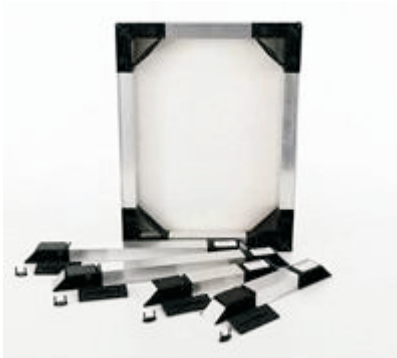

Introducing...

You frame®

YouFrame® is set to revolutionise box framing!

YouFrame® is a simple, fast, effective box frame system complete with everything you need to build a masterpiece. Previously only specialist framers could assemble a box canvas but now, you can put together a You frame® system achieving quality which is on a par with a professional box canvas framing service.

Measure and mark the back of your canvas for placement of You Frame bars.

Cut and fold corners of the canvas.

Fold in the You Frame bars to form box frame.

Attach corner clips and tension plates.

You Frame is a modular system - mix and match bar lengths to create the perfect size frame. Available in Imperial lengths from 9" to 60", and Metric from 300mm to 1500mm.