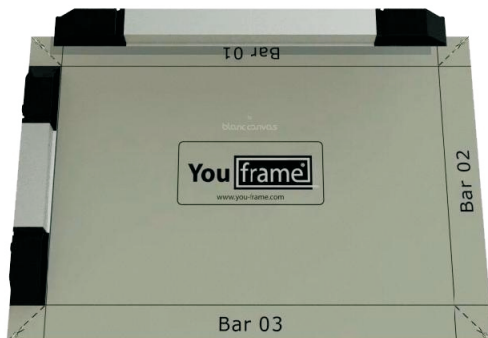

Introducing...

You frame®

YouFrame® is set to revolutionise box framing!

YouFrame® is a simple, fast, effective box frame system complete with everything you need to build a masterpiece. Previously only specialist framers could assemble a box canvas but now, you can put together a You frame® system achieving quality which is on a par with a professional box canvas framing service.

Measure and mark the back of your canvas for placement of You Frame bars.

Cut and fold corners of the canvas.

Fold in the You Frame bars to form box frame.

Attach corner clips and tension plates.

You Frame is a modular system - mix and match bar lengths to create the perfect size frame. Available in Imperial lengths from 9" to 60", and Metric from 300mm to 1500mm.